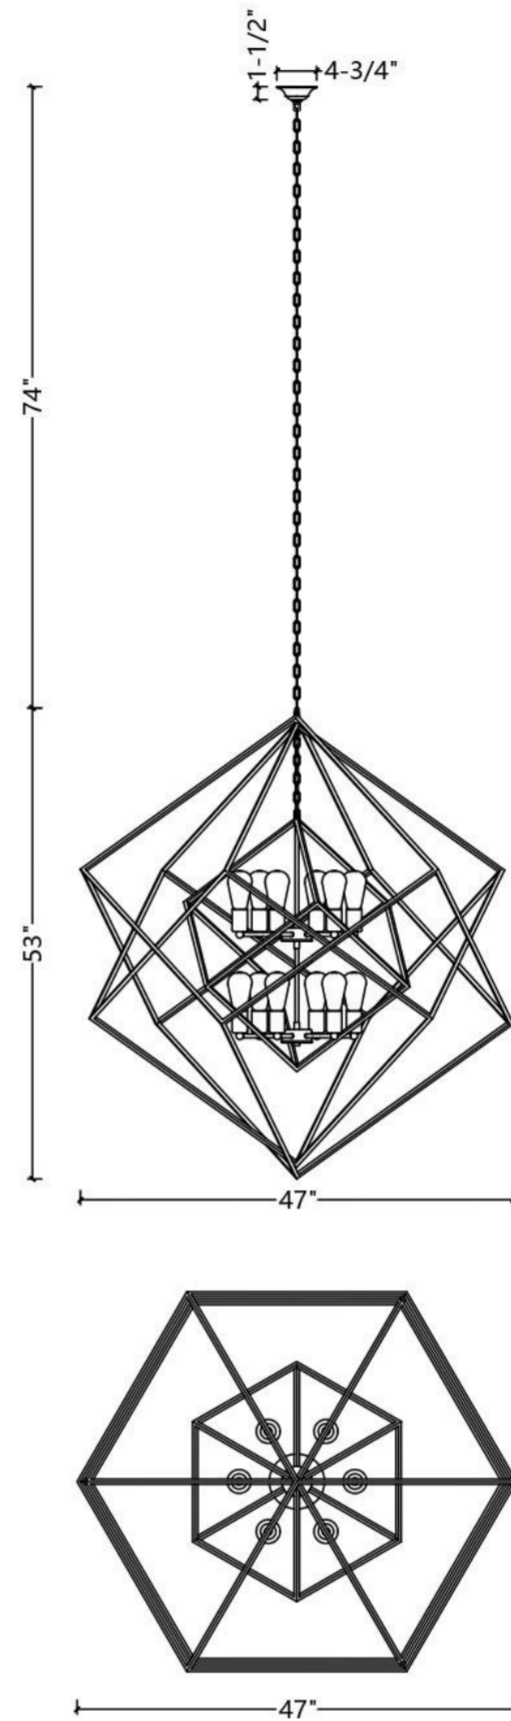

ITEM NO
C1070-12BK

SPECIFICATION DETAILS

Finish	Black
Fixture Dimension	Dia47" x H53"
Light Source	Medium base E26
Wattage	12 X Max E26/60W
Voltage	120V
Height adjustable	Yes
Location	Dry
Chain length	74" Max.
Warranty	1 year fixture warranty
Canopy dimensions	W4-3/4" x H1-1/2"