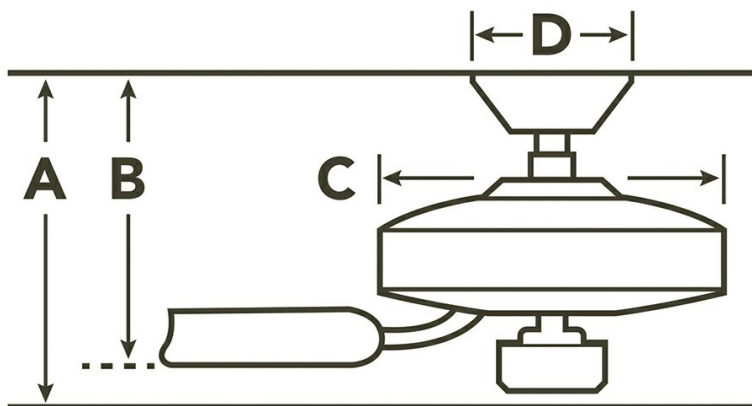

Specifications

Number of Blades	3
Blades Included	Yes
Blade Pitch	25 Degrees
Blade Sweep	60"
Blades Reversible	No
Blade Material	ABS
Optional Blades Available	No
Downrod 1	Optional 337060 Downrod Kit
Primary Control System	3 Speed Wall Control Full Function
Remote Included	No
Wall Control Included	Yes
Low Ceiling Adaptable	Yes, Low Ceiling Adaptable
Lead Wire Length	78.00"
Motor Size	188 MM X 20 MM
Motor Type	AC

Dimensions

Flush Mount	A	B	C	D	11.50	9.00	10.00	7.85
-------------	---	---	---	---	-------	------	-------	------

Available Finishes

Finish	Fixture	Glass	Blade 1	Blade 2
--------	---------	-------	---------	---------